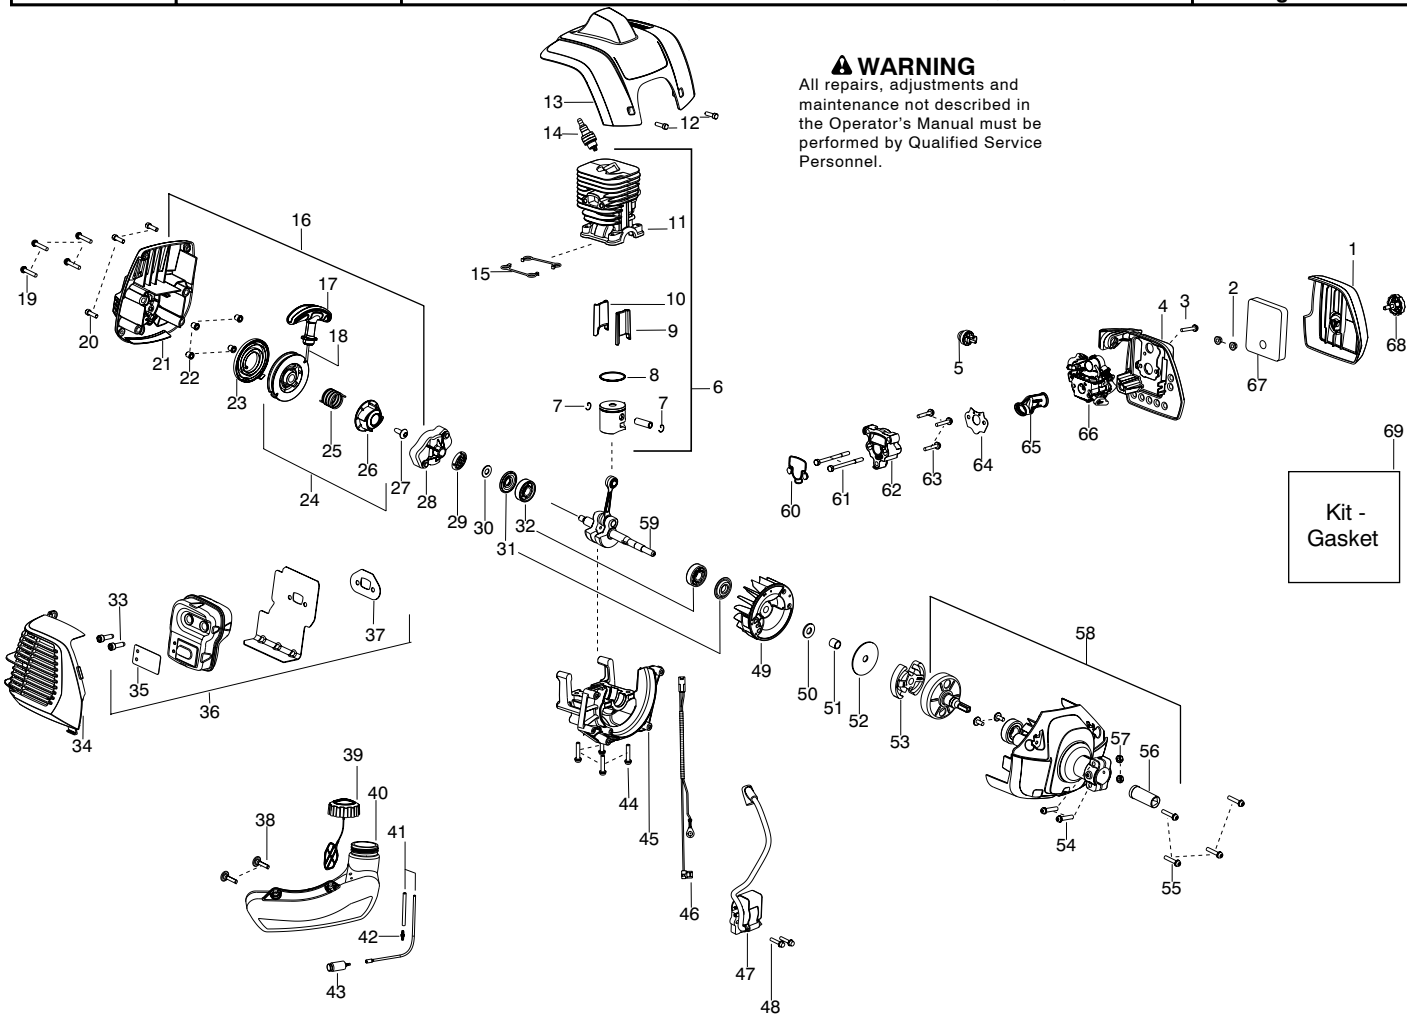

Ref.	Part No.	Description	Ref.	Part No.	Description	Ref.	Part No.	Description
1.	545177001	Cover-Airbox	24.	545008049	Kit-Pulley(Incl 25,26)	46.	545191601	Assy-Leadwire
2.	530016101	Nut-Carb. Screw	25.	545188301	Spring-Starter Hub	47.	545189701	Module-Ignition
3.	530016301	Screw 8-32	26.	545188001	Hub-Starter	48.	530016357	Screw 8-32
4.	545176901	Base-Airbox	27.	545112801	Screw M6	49.	545120401	Assy-Flywheel
5.	530047721	Purge Bulb	28.	545188701	Assy-Starter Cup	50.	530016463	Washer
6.	545008046	Kit-Piston/Cyl. (Incl. 7,8,9,10,11)	29.	545188201	Coupling-Starter	51.	530057852	Spacer-Flywheel
7.	545194801	Retainer-Piston pin	30.	530015828	Washer-Flat	52.	530094189	Washer-Clutch
8.	545194601	Ring-Piston	31.	545008044	Seal-Crankshaft (kit)	53.	545008038	Kit-Clutch Assy.
9.	545194901	Insert-Front Transfer Port	32.	545013401	Bearing-Crankshaft	54.	530015774	Screw 10-24 x 1"
10.	545195001	Insert-Rear Transfer Port	33.	530058982	Bolt-Muffler	55.	530015897	Screw M5 x 25mm
11.	545181801	Cylinder-Machined	34.	545156301	Guard-Muffler	56.	545186401	Guide-Clutch Drum
12.	530016449	Screw M4 x1.75 x 16mm	35.	545008070	Kit-Spark Arrestor	57.	530015768	Locknut 10-24
13.	545156401	Cover-Top	36.	545180701	Assy-Muffler (Incl. 33,35,37)	58.	545190801	Assy-Fan Hsg (Incl.54,56,57)
14.	952030249	Spark Plug (RCJ- 6Y)	37.	545008044	Gasket-Muffler (kit)	59.	545008047	Kit-Crankshaft
15.	545008044	Seal-Cylinder(Kit)	38.	530016445	Screw-Tank Retainer	60.	545008044	Seal-Cyl./Adapter (kit)
16.	545190701	Assy-Shroud Rear (Incl. 17,18,21,22,23,24,27)	39.	545215901	Assy-Fuel Cap w/ret.	61.	530016418	Bolt M5 x .80
17.	545208401	Handle-Starter	40.	545182101	Assy-Tank (Incl. 39,41,42,43)	62.	545194501	Adaptor-Carburetor
18.	545029901	Kit-Rope	41.	530069599	Kit-Fuel line	63.	530016441	Screw .20 x 32
19.	530015897	Screw M4 x .8 x 25mm	42.	530023877	Assy-Fuel Line	64.	545008044	Gasket-Carb./Adapter(kit)
20.	530016449	Screw M4 x 1.75 x 16mm	43.	530095646	Assy-Fuel Pickup	65.	545190501	Boot-Carb.
21.	545190601	Housing-Starter w/eyelet	44.	530015897	Screw-m5x25mm	66.	545008042	Kit-Carburetor
22.	545185301	Spacer	45.	545181901	Crankcase	67.	545195901	Filter-Air
23.	545008013	Kit-Starter Spring				68.	545188801	Assy-Airbox Knob
						69.	545008044	Kit - Gasket (Incl. 15,31,37,60,64)

✓ = New Part Number For This IPL

★ = Refer to the Service Reference Indicated for more information.(Located at the END of the IPL)